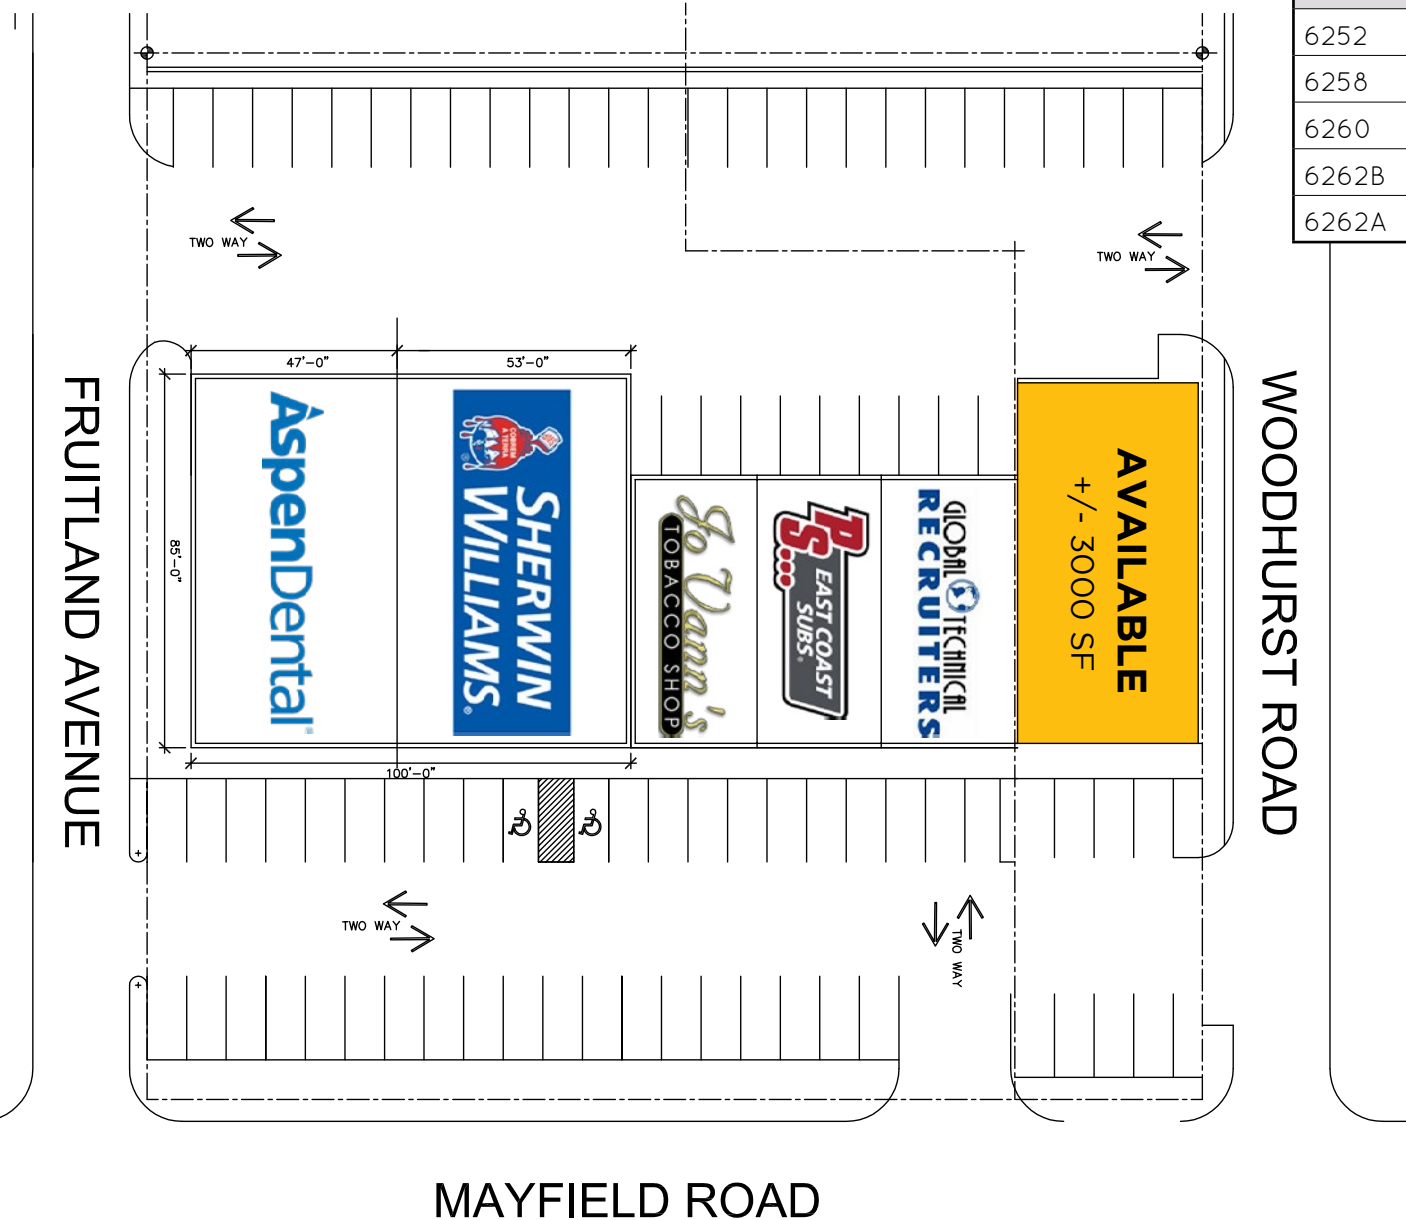

SPACE	SF	TENANT
6240	+/- 3,000 SF	AVAILABLE
6252	1,800 SF	Global Tech Recruiters
6258	1,800 SF	Penn Station
6260	1,600 SF	Jovann Tobacco
6262B	4,500 SF	Sherwin Williams
6262A	3,500 SF	Aspen Dental

WOODHURST ROAD

FRUITLAND AVENUE

MAYFIELD ROAD