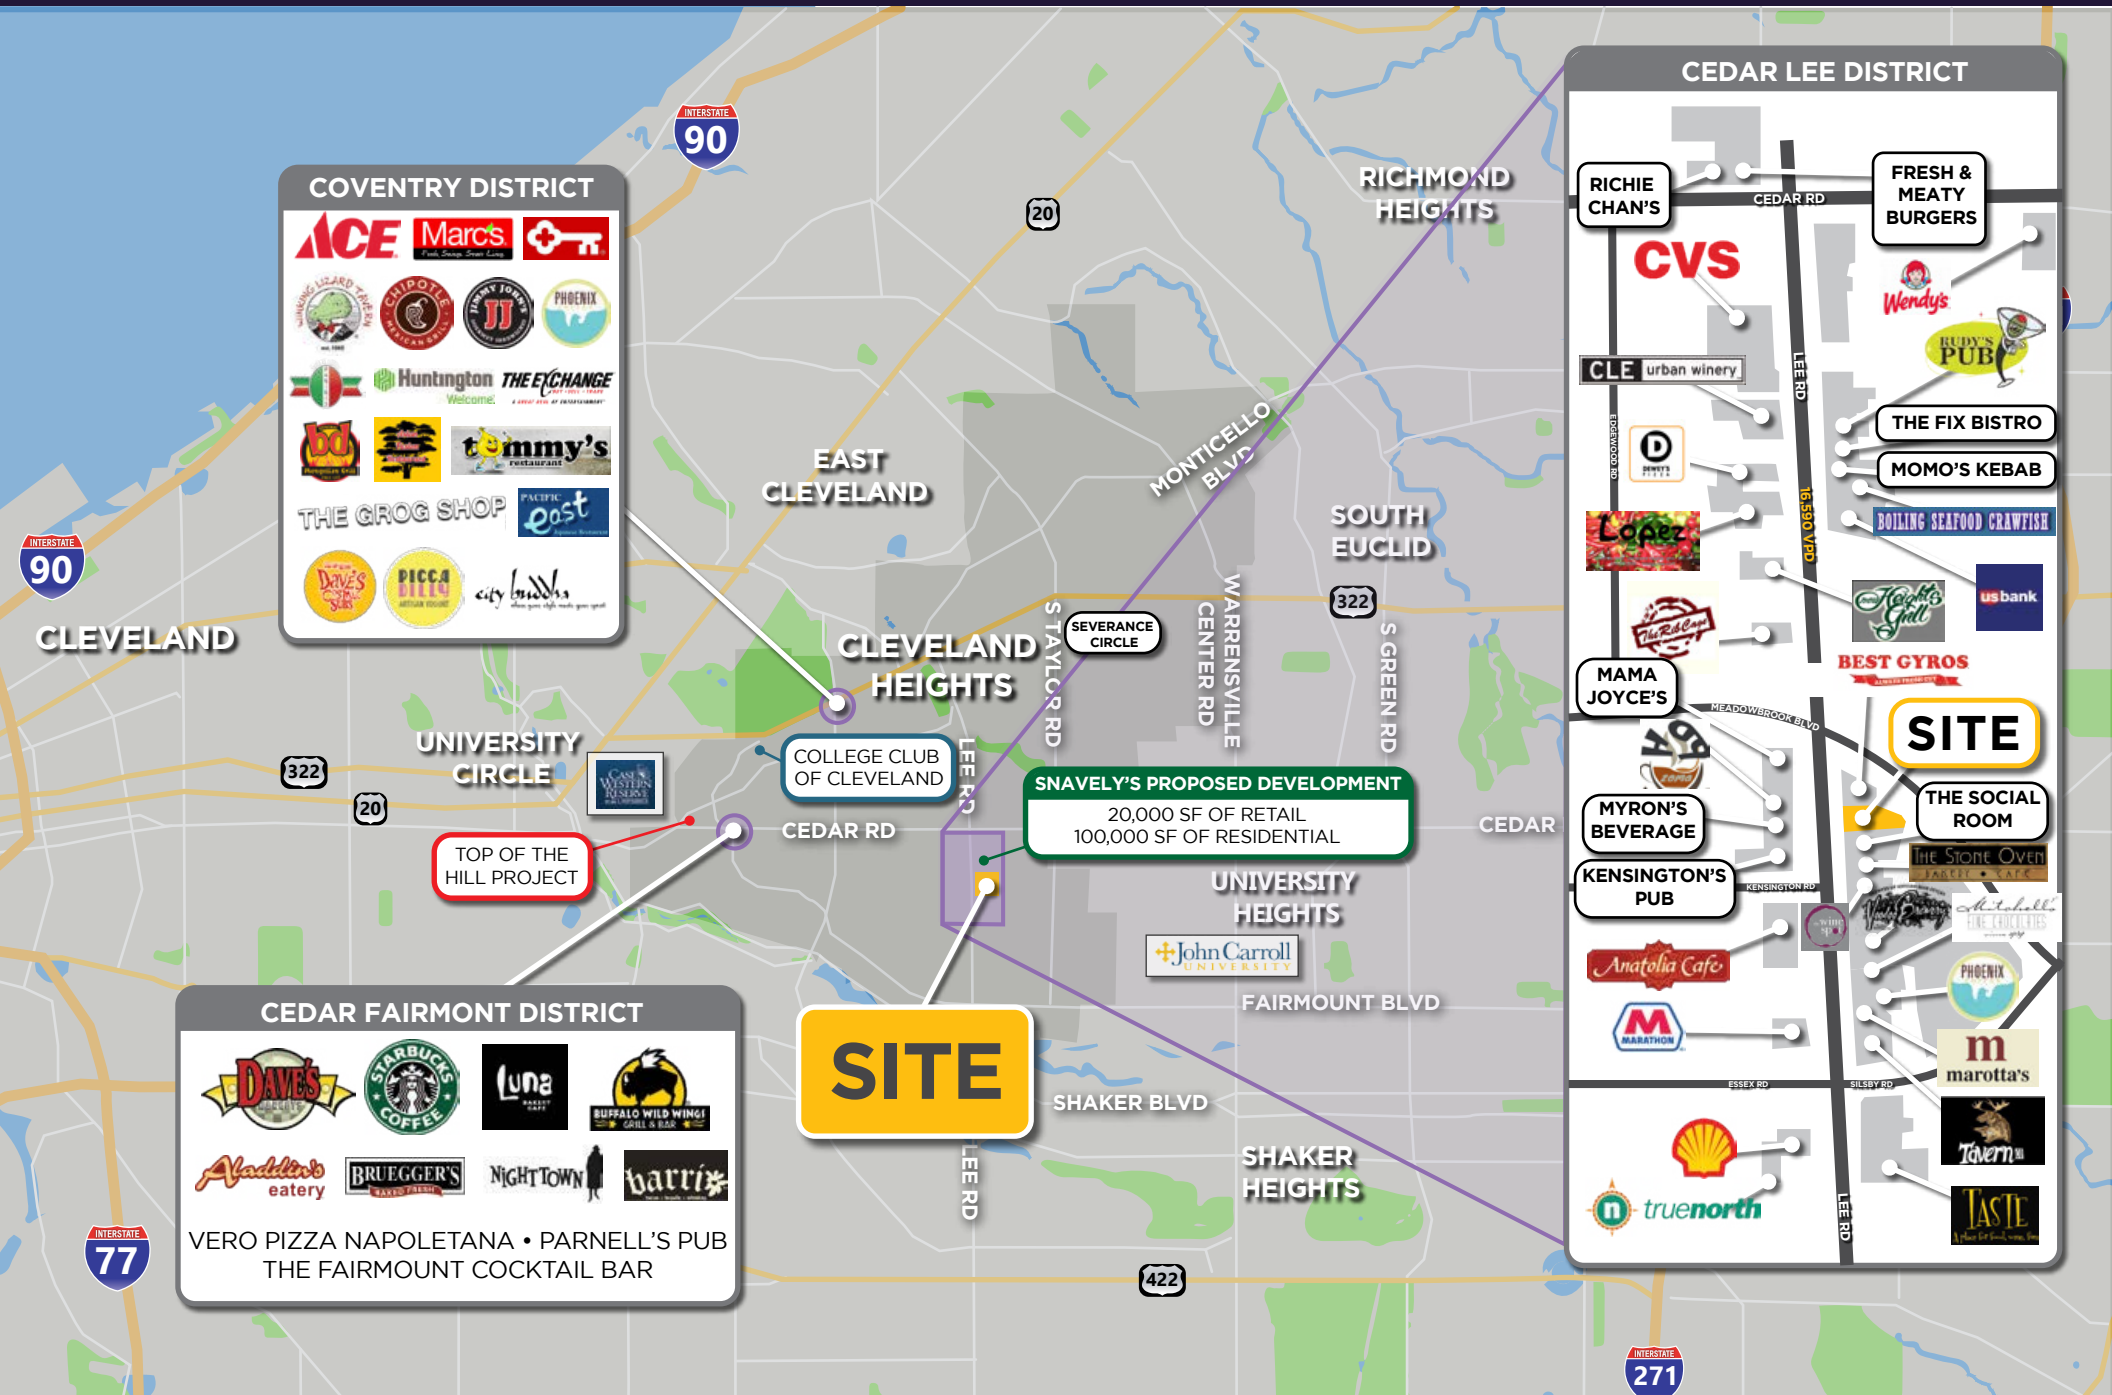

FOR SALE OR LEASE

CLEVELAND HEIGHTS, OH

TRADE AERIAL

COVENTRY DISTRICT

ACE, Marcs, Key Bank, Dunkin' Donuts, Chipotle, Jimmy John's, Phoenix, Huntington, THE EXCHANGE, BU, Tommy's, THE GROG SHOP, Pacific East, Dave's, Picca, City Brides.

CEDAR LEE DISTRICT

RICHIE CHAN'S, FRESH & MEATY BURGERS, CVS, Wendy's, RUDY'S PUB, THE FIX BISTRO, MOMO'S KEBAB, BOILING SEAFOOD CRAWFISH, usbank, BEST GYROS, MAMA JOYCE'S, THE SOCIAL ROOM, THE STORE OVEN, PHOENIX, marotta's, Tavern, TASTE, truenorth, Shell, Marathon, Anatolia Cafe, Kensington's Pub, Myron's Beverage, CLE urban winery, D, Lofez, The Red Cow, MEADOWCROOK BLVD, KENSINGTON RD, SILSBY RD, ESSEX RD, LEE RD, 16,350 YARD.

CEDAR FAIRMONT DISTRICT

Dave's, Starbucks, Luna, Buffalo Wild Wings, Apollonia's eatery, Bruegger's, NightTown, harris, VERO PIZZA NAPOLETANA • PARNELL'S PUB, THE FAIRMOUNT COCKTAIL BAR.

SNAVELY'S PROPOSED DEVELOPMENT
20,000 SF OF RETAIL
100,000 SF OF RESIDENTIAL

TOP OF THE HILL PROJECT

SITE