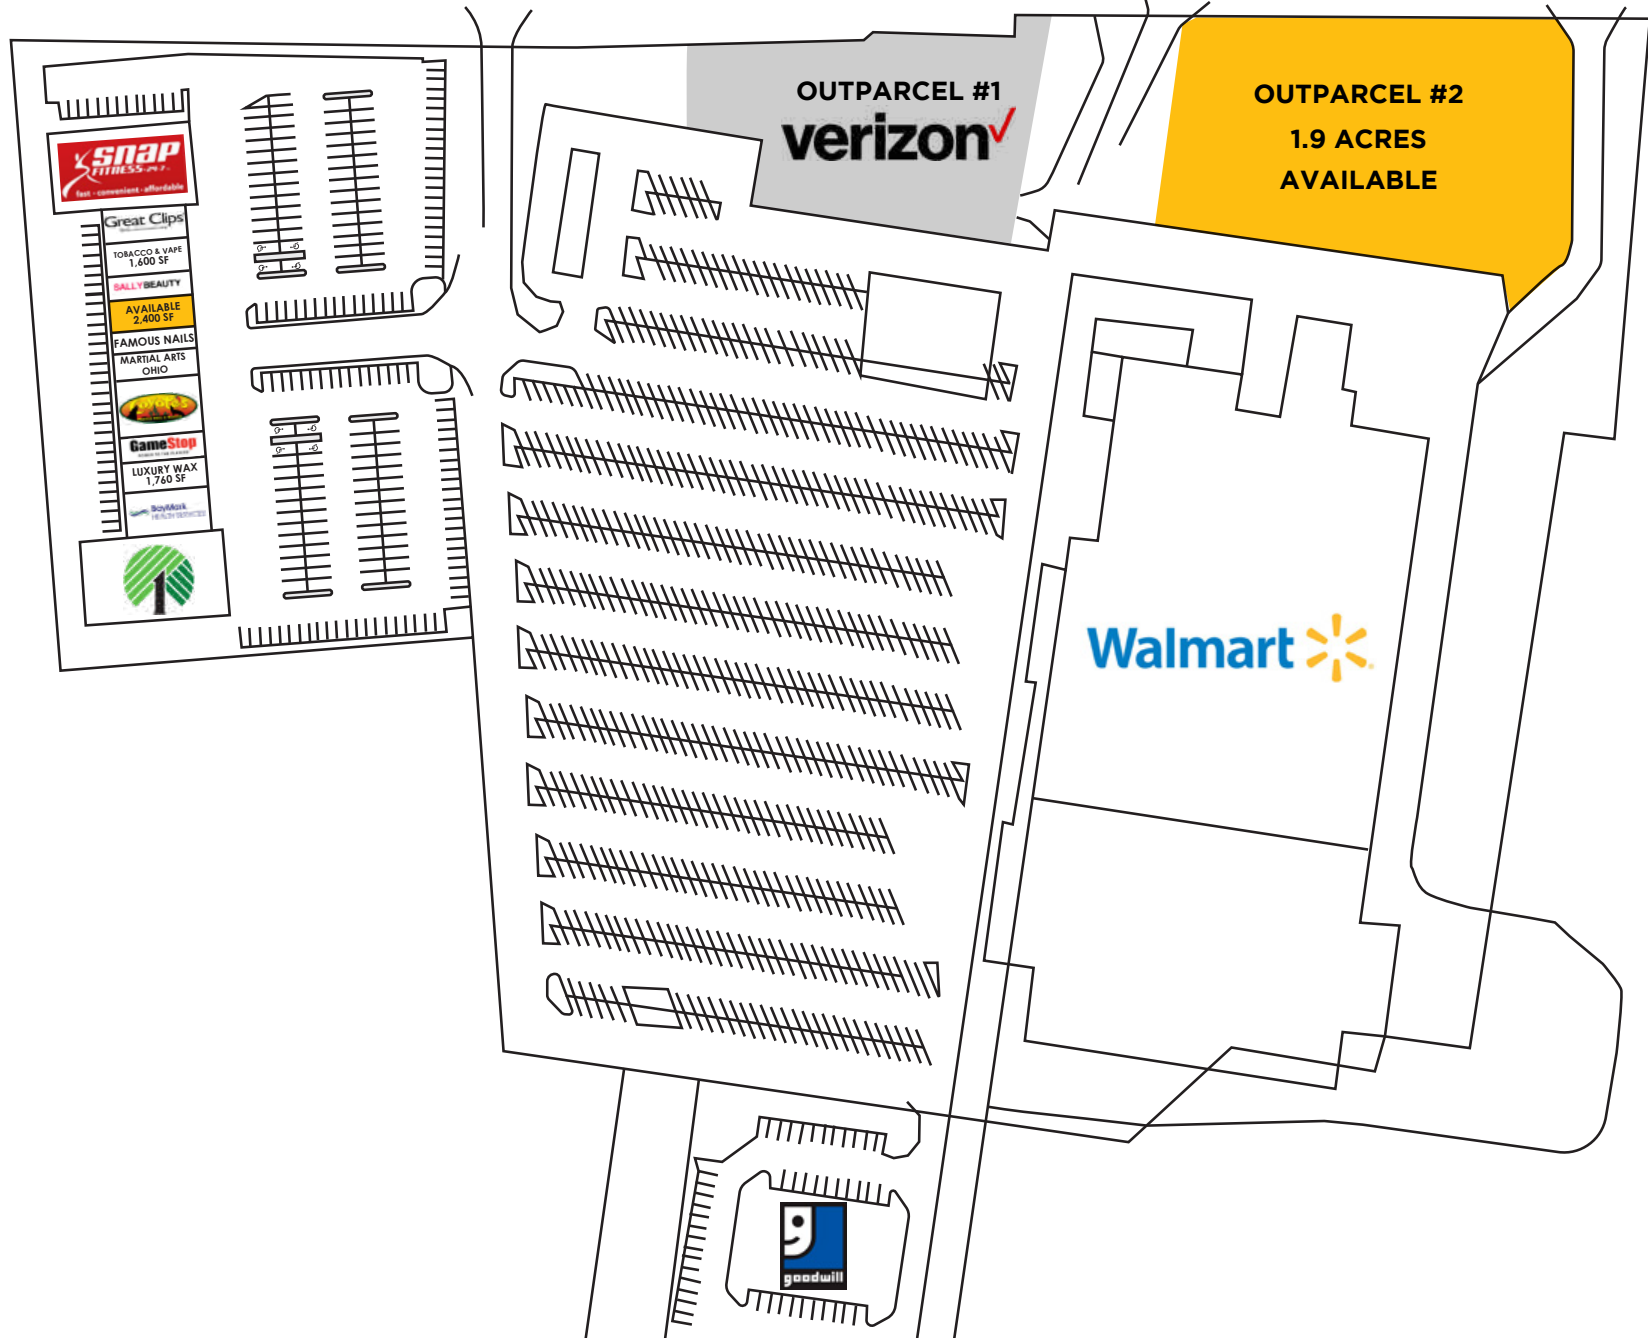

STATE ROUTE 59

STATE ROUTE 59

OUTPARCEL #1
verizon

OUTPARCEL #2
1.9 ACRES
AVAILABLE

Walmart

goodwill

SNAP
FITNESS
fast convenient affordable

Great Clips

TOBACCO & VAPE
1,600 SF

SALLY BEAUTY

AVAILABLE
2,400 SF

FAMOUS NAILS
MARTIAL ARTS
OHIO

GameStop

LUXURY WAX
1,760 SF

BookMark
REALTY SERVICES