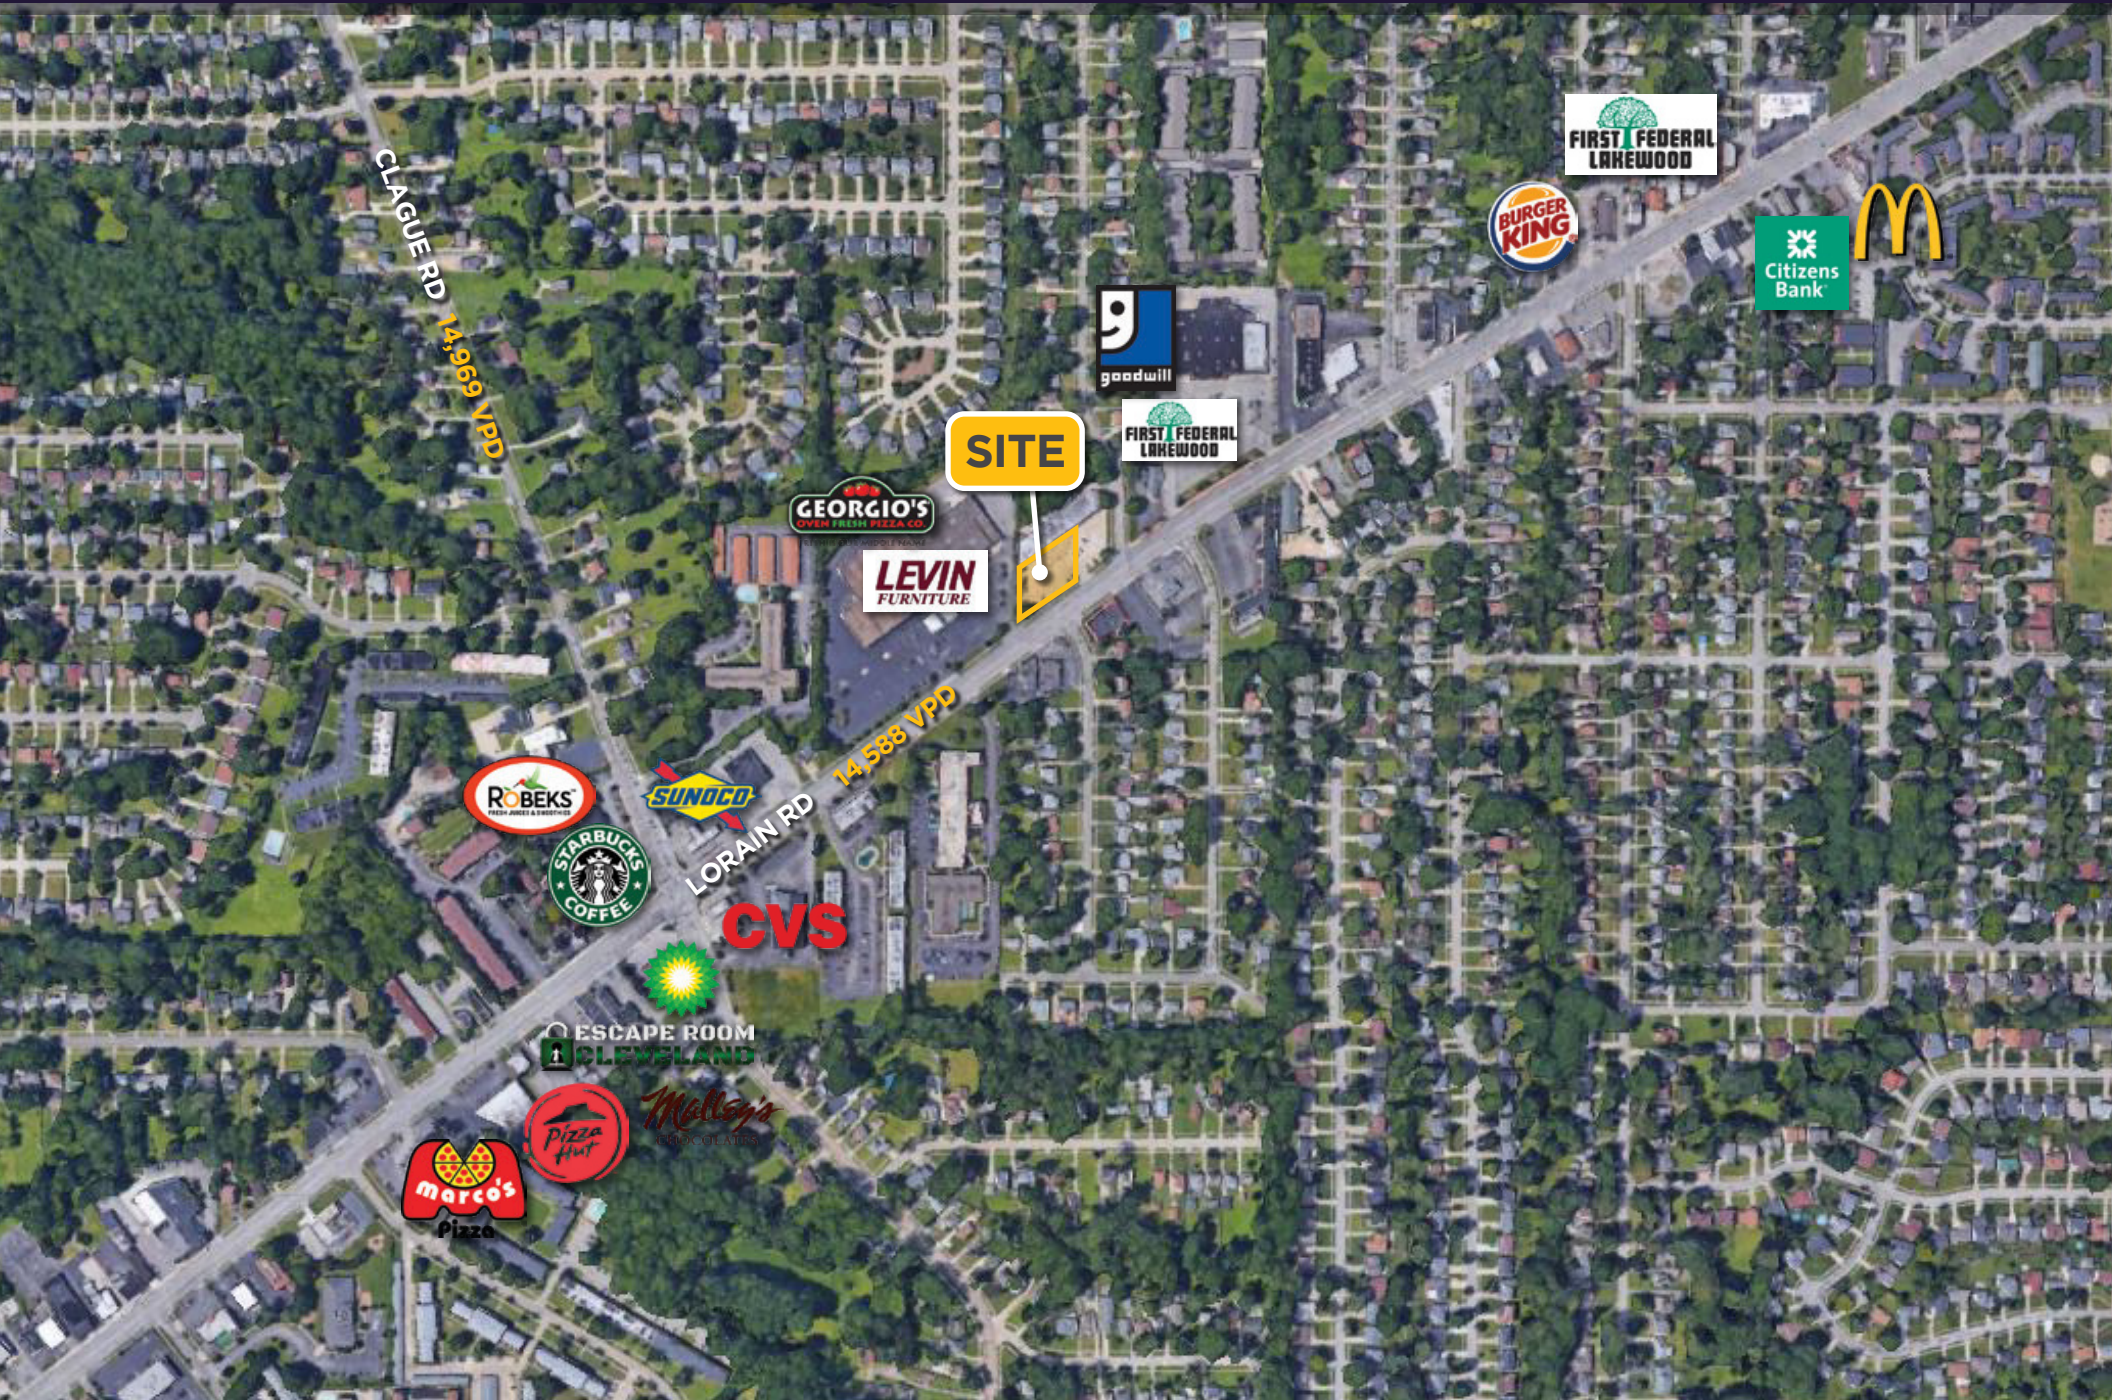

NORTH OLMSTED CENTER

NORTH OLMSTED, OH

TRADE AERIAL

SITE

CLAGUE RD
14,969 VPD

LORAIN RD
14,588 VPD

GEORGIO'S
OVEN FRESH PIZZA CO.

LEVIN
FURNITURE

goodwill

FIRST FEDERAL
LAKEWOOD

FIRST FEDERAL
LAKEWOOD

BURGER
KING

Citizens
Bank

McDonald's

ROBEKS
FRESH JUICES & SMOOTHIES

STARBUCKS
COFFEE

SUNOCO

CVS

ESCAPE ROOM
CLEVELAND

MARCO'S
PIZZA

PIZZA
HUT

Mollisa's
COMMERCIAL CATERERS