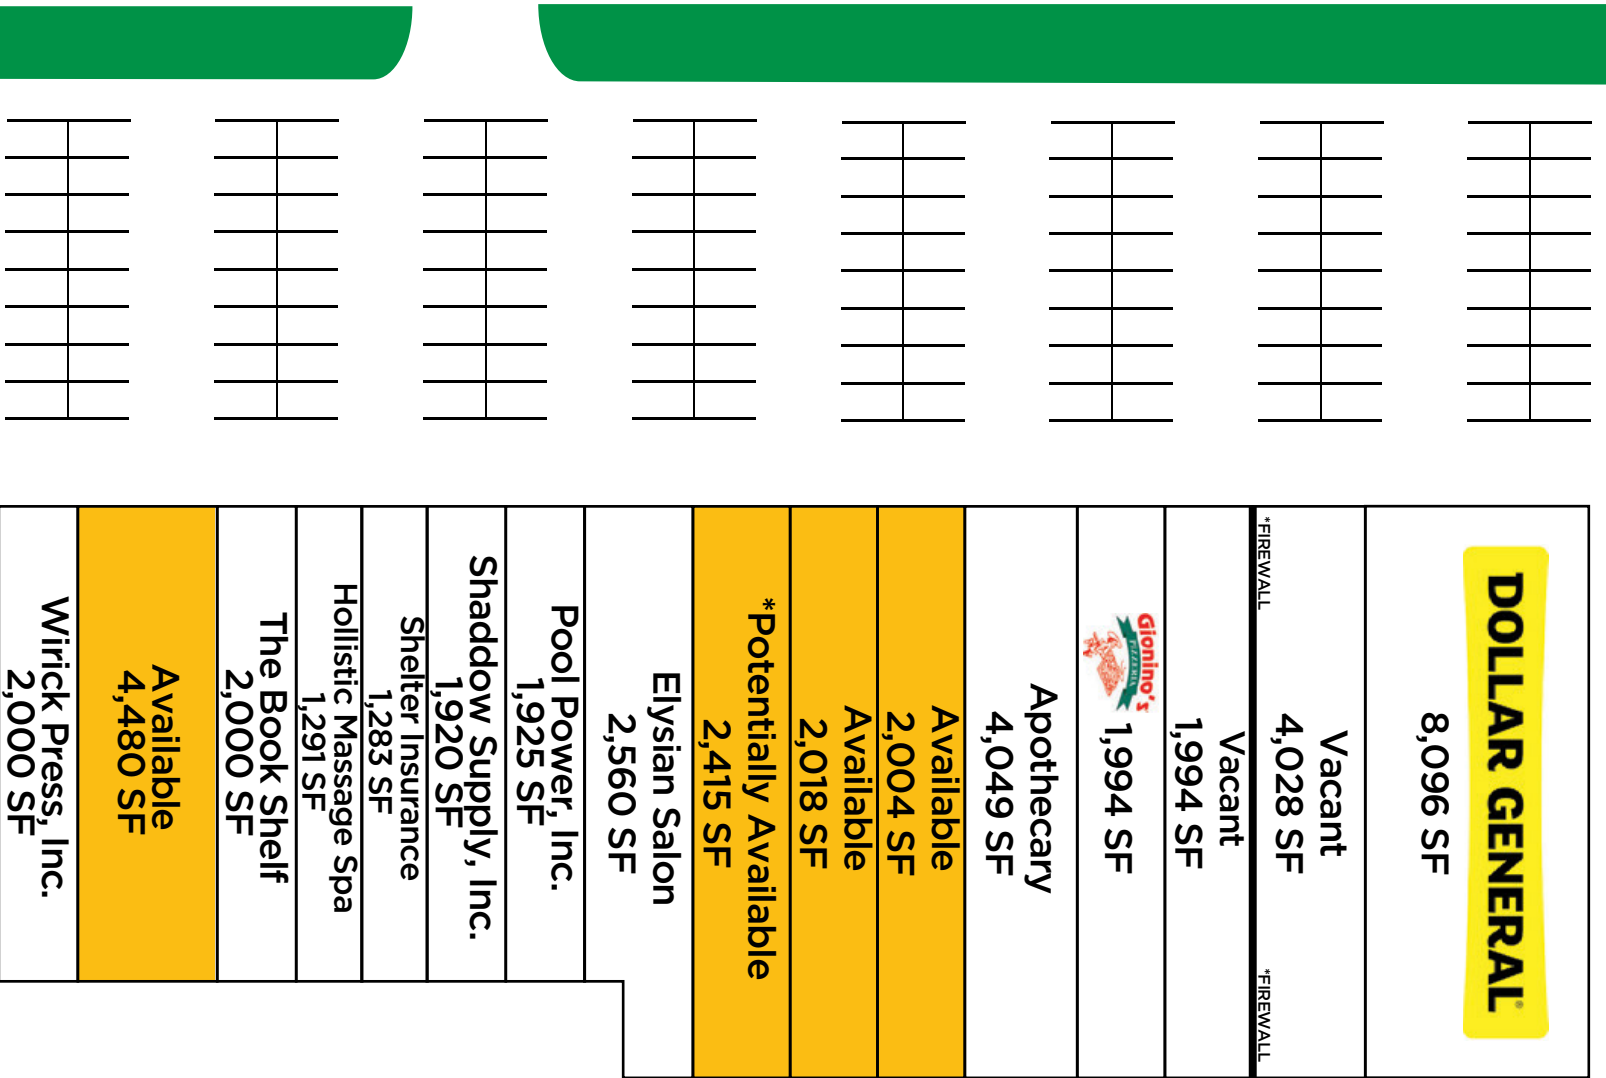

Pearl Road 16,500 VPD

Rolling Hills Drive

FOR MORE INFORMATION, CONTACT: 216.831.8100

Ann Ertle / aertle@passovgroup.com